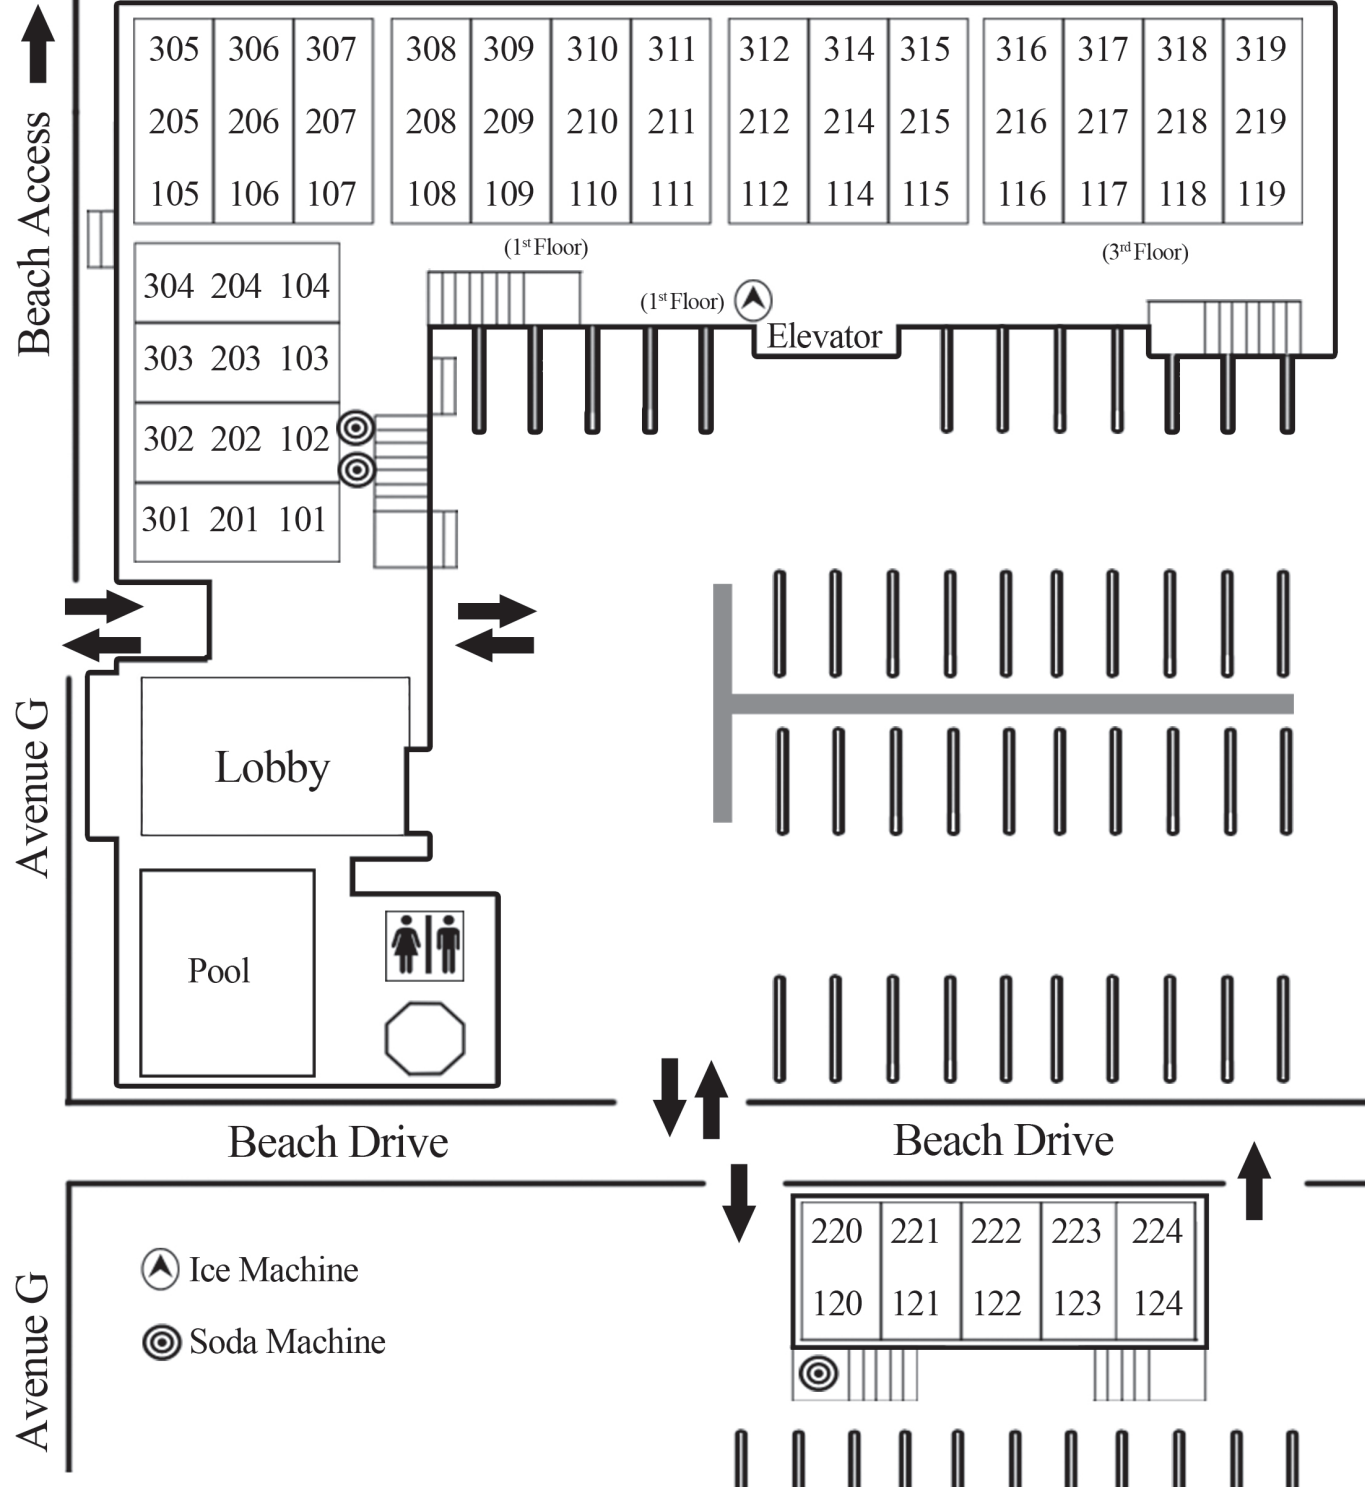

OCEANFRONT INN

30 Avenue G , Seaside, OR 97138
(800) 621-9876 (503) 738-8414
hitideseaside.com

Breakfast in the Lobby
7:00 am - 10:30 am

Wireless Internet
Password: Starfish71!

Pool & Hot Tub Hours
Open 8:00 am - 11:00 pm, Daily

Check-out Time: 12:00 pm

Fresh Cookies
In the lobby at 6:00 pm

Please dial 0 to reach the front desk

Guest guide can be
found online at:

hitideseaside.com/gg

or scan here: